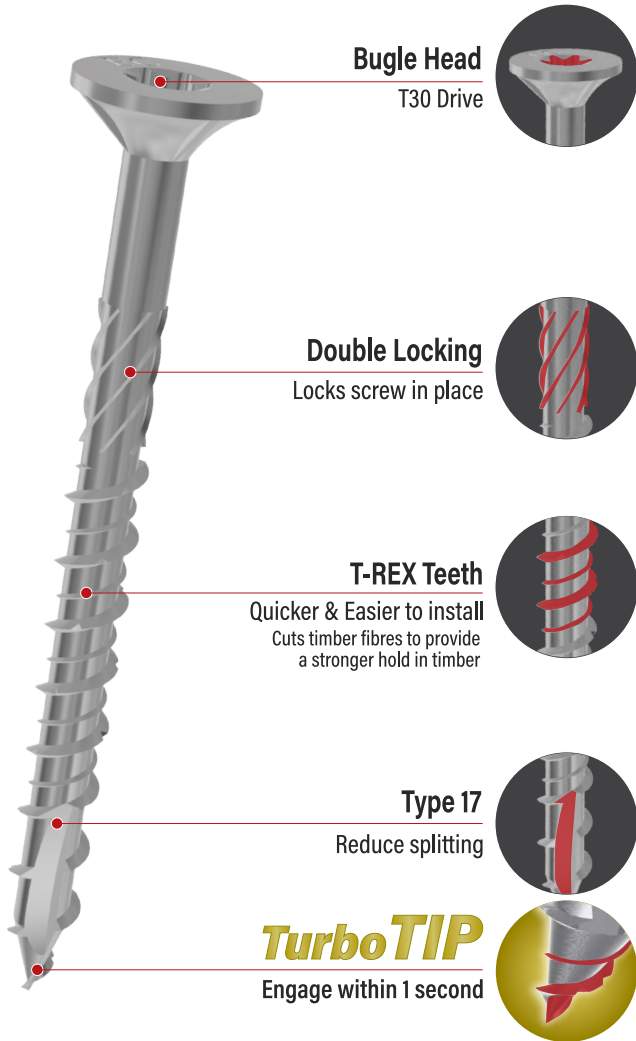

T-REX17® Decking Screws - Bugle Head

Bugle Head, T30 Drive - 304 Stainless Steel

*Please refer to the technical specification for fastener requirements or installation manual for each specific application you are working with.

304 Stainless Steel - Outdoor & Sea Spray Zone Use					
Diameter	Length (mm)	Product Code	Drive	PCS / Pack	Pack / Outer
12G	65	DBU30412G65-250	T30 Drive	250	5
	75	DBU30412G75-250	T30 Drive	250	5