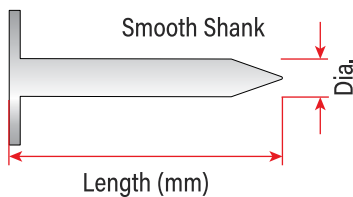

Clout Nails

Galvanised

Purchase per Outer

Galvanised Smooth - Outdoor Use				
Length (mm)	Diameter	Product Code	Weight	Pack / Outer
30	2.50	LGCL250030SM500G	500G	6
40	2.50	LGCL250040SM500G	500G	6
30	2.50	LGCL250030SM2KG	2KG	5
40	2.50	LGCL250040SM2KG	2KG	5
30	2.50	LGCL250030SM5KG	5KG	4
40	2.50	LGCL250040SM5KG	5KG	4