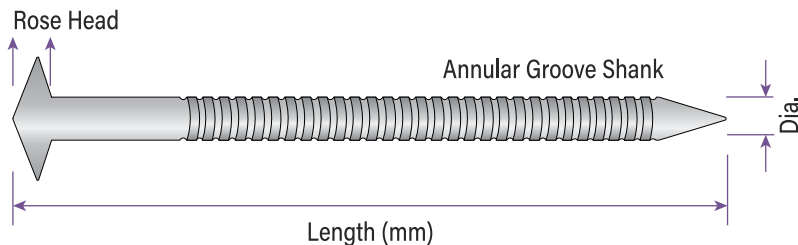

Clinch Nails

316 Stainless Steel

Purchase per Outer

316 Stainless Steel Annular Groove - Outdoor & Sea Spray Zone Use				
Length (mm)	Diameter	Product Code	Weight	Pack / Outer
40	2.00	LSSCLINCH40AG500G	500G	6
50	2.80	LSSCLINCH50AG500G	500G	6

Rose Head Loose Nails

Silicon Bronze, 316 Stainless Steel

Purchase per Outer

Silicon Bronze Annular Groove - Outdoor Use				
Length (mm)	Diameter	Product Code	Weight	Pack / Outer
30	2.00	LSBRO200030AG500G	500G	6
50	2.80	LSBRO280050AG500G	500G	6
60	3.25	LSBRO325060AG500G	500G	6
75	3.25	LSBRO325075AG500G	500G	6
100	4.00	LSBRO400100AG500G	500G	6
50	2.80	LSBRO280050AG2KG	2KG	5
60	3.25	LSBRO325060AG2KG	2KG	5
75	3.25	LSBRO325075AG2KG	2KG	5
100	4.00	LSBRO400100AG2KG	2KG	5
50	2.80	LSBRO280050AG5KG	5KG	4
60	3.25	LSBRO325060AG5KG	5KG	4
75	3.25	LSBRO325075AG5KG	5KG	4
100	4.00	LSBRO400100AG5KG	5KG	4