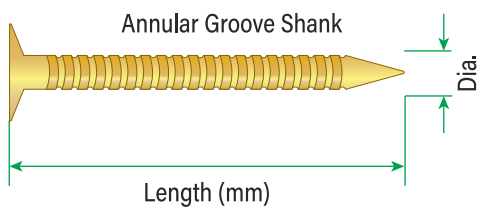

316 Stainless Steel Annular Groove - Outdoor & Sea Spray Zone Use				
Length (mm)	Diameter	Product Code	Weight	Pack / Outer
25	2.50	LSSUN250025AG500G	500G	6

Plasterboard Nails

Gold Passivated

Purchase per Outer