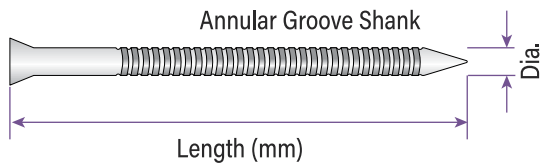

316 Stainless Steel Annular Groove - Outdoor & Sea Spray Zone Use				
Length (mm)	Diameter	Product Code	Weight	Pack / Outer
60	3.15	LSSDE315060AG500G	500G	6
75	3.15	LSSDE315075AG500G	500G	6
60	3.15	LSSDE315060AG2KG	2KG	5
75	3.15	LSSDE315075AG2KG	2KG	5
60	3.15	LSSDE315060AG5KG	5KG	4
75	3.15	LSSDE315075AG5KG	5KG	4