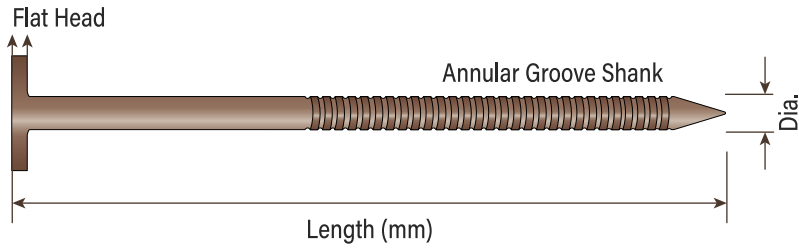

Flat Head Loose Nails

Bright, Galvanised, Silicon Bronze, 316 Stainless Steel

Purchase per Outer

Silicon Bronze Annular Groove - Outdoor Use				
Length (mm)	Diameter	Product Code	Weight	Pack / Outer
19	1.60	LSBF160019AG100G	100G	6
25	1.60	LSBF160025AG100G	100G	6
40	2.80	LSBF280040AG500G	500G	6
50	2.80	LSBF280050AG500G	500G	6
60	3.25	LSBF325060AG500G	500G	6
75	3.25	LSBF325075AG500G	500G	6
60	3.25	LSBF325060AG2KG	2KG	5
75	3.25	LSBF325075AG2KG	2KG	5
40	2.80	LSBF280040AG5KG	5KG	4
50	2.80	LSBF280050AG5KG	5KG	4
60	3.25	LSBF325060AG5KG	5KG	4
75	3.25	LSBF325075AG5KG	5KG	4