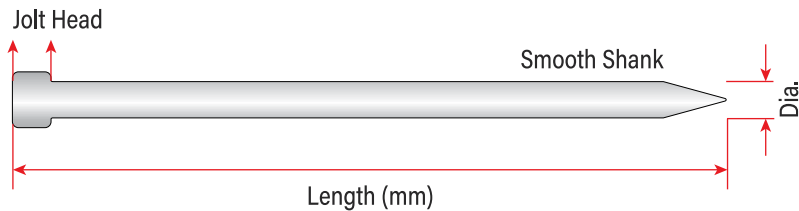

Flat Head Loose Nails

Bright, Galvanised, Silicon Bronze, 316 Stainless Steel

Purchase per Outer

Silicon Bronze Annular Groove - Outdoor Use				
Length (mm)	Diameter	Product Code	Weight	Pack / Outer
19	1.60	LSBF160019AG100G	100G	6
25	1.60	LSBF160025AG100G	100G	6
40	2.80	LSBF280040AG500G	500G	6
50	2.80	LSBF280050AG500G	500G	6
60	3.25	LSBF325060AG500G	500G	6
75	3.25	LSBF325075AG500G	500G	6
60	3.25	LSBF325060AG2KG	2KG	5
75	3.25	LSBF325075AG2KG	2KG	5
40	2.80	LSBF280040AG5KG	5KG	4
50	2.80	LSBF280050AG5KG	5KG	4
60	3.25	LSBF325060AG5KG	5KG	4
75	3.25	LSBF325075AG5KG	5KG	4

316 Stainless Steel Annular Groove - Outdoor & Sea Spray Zone Use				
Length (mm)	Diameter	Product Code	Weight	Pack / Outer
19	1.60	LSSF160019AG500G	500G	6
25	1.60	LSSF160025AG500G	500G	6
30	2.80	LSSF280030AG500G	500G	6
40	2.80	LSSF280040AG500G	500G	6
50	2.80	LSSF280050AG500G	500G	6
60	3.15	LSSF315060AG500G	500G	6
75	3.15	LSSF315075AG500G	500G	6
90	4.00	LSSF400090AG500G	500G	6
100	4.00	LSSF400100AG500G	500G	6
125	5.30	LSSF530125AG500G	500G	6
150	5.30	LSSF530150AG500G	500G	6
40	2.80	LSSF280040AG2KG	2KG	5
50	2.80	LSSF280050AG2KG	2KG	5
60	3.15	LSSF315060AG2KG	2KG	5
75	3.15	LSSF315075AG2KG	2KG	5
90	4.00	LSSF400090AG2KG	2KG	5
100	4.00	LSSF400100AG2KG	2KG	5
40	2.80	LSSF280040AG5KG	5KG	4
50	2.80	LSSF280050AG5KG	5KG	4
60	3.15	LSSF315060AG5KG	5KG	4
75	3.15	LSSF315075AG5KG	5KG	4
90	4.00	LSSF400090AG5KG	5KG	4
100	4.00	LSSF400100AG5KG	5KG	4

Jolt Head Loose Nails

Bright, Galvanised, 316 Stainless Steel

Purchase per Outer

Bright Smooth - Indoor Use				
Length (mm)	Diameter	Product Code	Weight	Pack / Outer
50	2.50	LBJ250050SM5KG	5KG	4
60	2.80	LBJ280060SM5KG	5KG	4
75	3.15	LBJ315075SM5KG	5KG	4
90	3.55	LBJ355090SM5KG	5KG	4
100	4.00	LBJ400100SM5KG	5KG	4
60	2.80	LBJ280060SM15KG	15KG	Each
75	3.15	LBJ315075SM15KG	15KG	Each
90	3.55	LBJ355090SM15KG	15KG	Each
100	4.00	LBJ400100SM15KG	15KG	Each