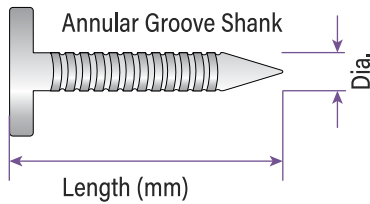

Galvanised Smooth - Outdoor Use				
Length (mm)	Diameter	Product Code	Weight	Pack / Outer
40	2.00	LGJ200040SM500G	500G	6
50	2.50	LGJ250050SM500G	500G	6
60	2.80	LGJ280060SM500G	500G	6
75	3.15	LGJ315075SM500G	500G	6
90	3.55	LGJ355090SM500G	500G	6
100	4.00	LGJ400100SM500G	500G	6
125	5.30	LGJ530125SM500G	500G	6
150	6.00	LGJ600150SM500G	500G	6
40	2.00	LGJ200040SM2KG	2KG	5
50	2.50	LGJ250050SM2KG	2KG	5
60	2.80	LGJ280060SM2KG	2KG	5
75	3.15	LGJ315075SM2KG	2KG	5
90	3.55	LGJ355090SM2KG	2KG	5
100	4.00	LGJ400100SM2KG	2KG	5
150	6.00	LGJ600150SM2KG	2KG	5
40	2.00	LGJ200040SM5KG	5KG	4
50	2.50	LGJ250050SM5KG	5KG	4
60	2.80	LGJ280060SM5KG	5KG	4
75	3.15	LGJ315075SM5KG	5KG	4
90	3.55	LGJ355090SM5KG	5KG	4
100	4.00	LGJ400100SM5KG	5KG	4
75	3.15	LGJ315075SM15KG	15KG	Each
90	3.55	LGJ355090SM15KG	15KG	Each
100	4.00	LGJ400100SM15KG	15KG	Each

Jolt Head Loose Nails

Bright, Galvanised, 316 Stainless Steel

Purchase per Outer

316 Stainless Steel Annular Groove - Outdoor & Sea Spray Zone Use				
Length (mm)	Diameter	Product Code	Weight	Pack / Outer
30	2.80	LSSJ280030AG500G	500G	6
50	2.80	LSSJ280050AG500G	500G	6
60	3.15	LSSJ315060AG500G	500G	6
75	3.15	LSSJ315075AG500G	500G	6
90	4.00	LSSJ400090AG500G	500G	6
100	4.00	LSSJ400100AG500G	500G	6
125	5.30	LSSJ530125AG500G	500G	6
150	5.30	LSSJ530150AG500G	500G	6
30	2.80	LSSJ280030AG2KG	2KG	5
50	2.80	LSSJ280050AG2KG	2KG	5
60	3.15	LSSJ315060AG2KG	2KG	5
75	3.15	LSSJ315075AG2KG	2KG	5
90	4.00	LSSJ400090AG2KG	2KG	5
100	4.00	LSSJ400100AG2KG	2KG	5
30	2.80	LSSJ280030AG5KG	5KG	4
50	2.80	LSSJ280050AG5KG	5KG	4
60	3.15	LSSJ315060AG5KG	5KG	4
75	3.15	LSSJ315075AG5KG	5KG	4
90	4.00	LSSJ400090AG5KG	5KG	4
100	4.00	LSSJ400100AG5KG	5KG	4

Bracket Nails

Galvanised, 316 Stainless Steel

Purchase per Outer

Galvanised Smooth - Outdoor Use				
Length (mm)	Diameter	Product Code	Weight	Pack / Outer
30	3.15	LGPR315030SM500G	500G	6
30	3.15	LGPR315030SM2KG	2KG	5
30	3.15	LGPR315030SM5KG	5KG	4