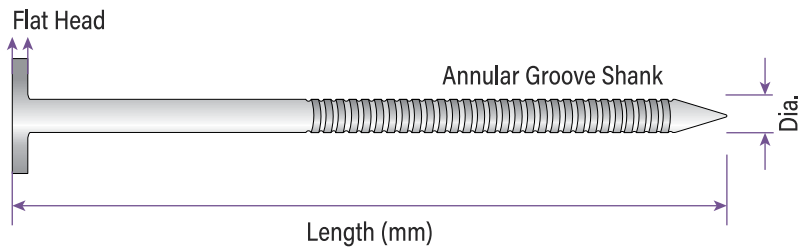

Galvanised Smooth - Outdoor Use				
Length (mm)	Diameter	Product Code	Weight	Pack / Outer
19	1.60	LGF160019SM500G	500G	6
25	1.60	LGF160025SM500G	500G	6
40	2.00	LGF200040SM500G	500G	6
50	2.50	LGF250050SM500G	500G	6
60	2.80	LGF280060SM500G	500G	6
75	3.15	LGF315075SM500G	500G	6
90	3.55	LGF355090SM500G	500G	6
100	4.00	LGF400100SM500G	500G	6
125	5.30	LGF530125SM500G	500G	6
150	6.00	LGF600150SM500G	500G	6
40	2.00	LGF200040SM2KG	2KG	5
50	2.50	LGF250050SM2KG	2KG	5
60	2.80	LGF280060SM2KG	2KG	5
75	3.15	LGF315075SM2KG	2KG	5
90	3.55	LGF355090SM2KG	2KG	5
100	4.00	LGF400100SM2KG	2KG	5
125	5.30	LGF530125SM2KG	2KG	5
150	6.00	LGF600150SM2KG	2KG	5
40	2.00	LGF200040SM5KG	5KG	4
50	2.50	LGF250050SM5KG	5KG	4
60	2.80	LGF280060SM5KG	5KG	4
75	3.15	LGF315075SM5KG	5KG	4
90	3.55	LGF355090SM5KG	5KG	4
100	4.00	LGF400100SM5KG	5KG	4
125	5.30	LGF530125SM5KG	5KG	4
150	6.00	LGF600150SM5KG	5KG	4
60	2.80	LGF280060SM15KG	15KG	Each
75	3.15	LGF315075SM15KG	15KG	Each
90	3.55	LGF355090SM15KG	15KG	Each
100	4.00	LGF400100SM15KG	15KG	Each
125	5.30	LGF530125SM15KG	15KG	Each
150	6.00	LGF600150SM15KG	15KG	Each

Flat Head Loose Nails

Bright, Galvanised, Silicon Bronze, 316 Stainless Steel

Purchase per Outer

Silicon Bronze Annular Groove - Outdoor Use				
Length (mm)	Diameter	Product Code	Weight	Pack / Outer
19	1.60	LSBF160019AG100G	100G	6
25	1.60	LSBF160025AG100G	100G	6
40	2.80	LSBF280040AG500G	500G	6
50	2.80	LSBF280050AG500G	500G	6
60	3.25	LSBF325060AG500G	500G	6
75	3.25	LSBF325075AG500G	500G	6
60	3.25	LSBF325060AG2KG	2KG	5
75	3.25	LSBF325075AG2KG	2KG	5
40	2.80	LSBF280040AG5KG	5KG	4
50	2.80	LSBF280050AG5KG	5KG	4
60	3.25	LSBF325060AG5KG	5KG	4
75	3.25	LSBF325075AG5KG	5KG	4