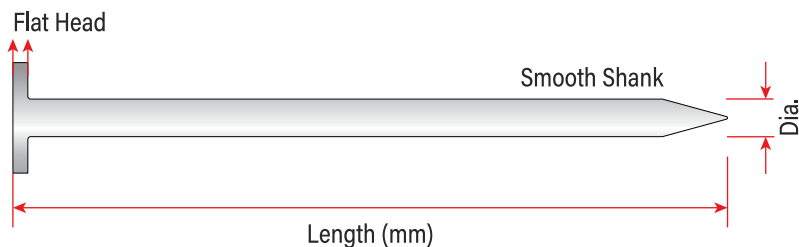

makes your job easier

LOOSE NAILS & STAPLES

PRODUCT CATALOGUE

Flat Head Loose Nails

Bright, Galvanised, Silicon Bronze, 316 Stainless Steel

Purchase per Outer

Bright Smooth - Indoor Use				
Length (mm)	Diameter	Product Code	Weight	Pack / Outer
40	2.00	LBF200040SM5KG	5KG	4
50	2.50	LBF250050SM5KG	5KG	4
60	2.80	LBF280060SM5KG	5KG	4
75	3.15	LBF315075SM5KG	5KG	4
90	3.55	LBF355090SM5KG	5KG	4
100	4.00	LBF400100SM5KG	5KG	4
60	2.80	LBF280060SM15KG	15KG	Each
75	3.15	LBF315075SM15KG	15KG	Each
90	3.55	LBF355090SM15KG	15KG	Each
100	4.00	LBF400100SM15KG	15KG	Each

Galvanised Smooth - Outdoor Use				
Length (mm)	Diameter	Product Code	Weight	Pack / Outer
19	1.60	LGF160019SM500G	500G	6
25	1.60	LGF160025SM500G	500G	6
40	2.00	LGF200040SM500G	500G	6
50	2.50	LGF250050SM500G	500G	6
60	2.80	LGF280060SM500G	500G	6
75	3.15	LGF315075SM500G	500G	6
90	3.55	LGF355090SM500G	500G	6
100	4.00	LGF400100SM500G	500G	6
125	5.30	LGF530125SM500G	500G	6
150	6.00	LGF600150SM500G	500G	6
40	2.00	LGF200040SM2KG	2KG	5
50	2.50	LGF250050SM2KG	2KG	5
60	2.80	LGF280060SM2KG	2KG	5
75	3.15	LGF315075SM2KG	2KG	5
90	3.55	LGF355090SM2KG	2KG	5
100	4.00	LGF400100SM2KG	2KG	5
125	5.30	LGF530125SM2KG	2KG	5
150	6.00	LGF600150SM2KG	2KG	5
40	2.00	LGF200040SM5KG	5KG	4
50	2.50	LGF250050SM5KG	5KG	4
60	2.80	LGF280060SM5KG	5KG	4
75	3.15	LGF315075SM5KG	5KG	4
90	3.55	LGF355090SM5KG	5KG	4
100	4.00	LGF400100SM5KG	5KG	4
125	5.30	LGF530125SM5KG	5KG	4
150	6.00	LGF600150SM5KG	5KG	4
60	2.80	LGF280060SM15KG	15KG	Each
75	3.15	LGF315075SM15KG	15KG	Each
90	3.55	LGF355090SM15KG	15KG	Each
100	4.00	LGF400100SM15KG	15KG	Each
125	5.30	LGF530125SM15KG	15KG	Each
150	6.00	LGF600150SM15KG	15KG	Each