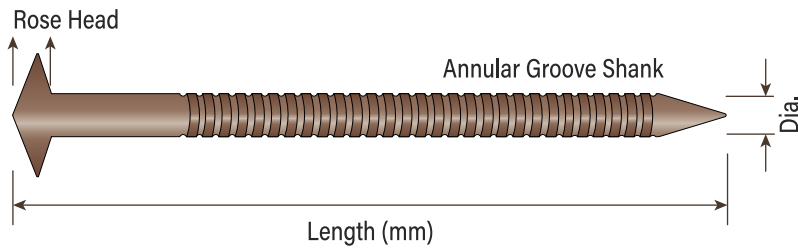

Clinch Nails

316 Stainless Steel

Purchase per Outer

316 Stainless Steel Annular Groove - Outdoor & Sea Spray Zone Use				
Length (mm)	Diameter	Product Code	Weight	Pack / Outer
40	2.00	LSSCLINCH40AG500G	500G	6
50	2.80	LSSCLINCH50AG500G	500G	6

Rose Head Loose Nails

Silicon Bronze, 316 Stainless Steel

Purchase per Outer

Silicon Bronze Annular Groove - Outdoor Use				
Length (mm)	Diameter	Product Code	Weight	Pack / Outer
30	2.00	LSBRO200030AG500G	500G	6
50	2.80	LSBRO280050AG500G	500G	6
60	3.25	LSBRO325060AG500G	500G	6
75	3.25	LSBRO325075AG500G	500G	6
100	4.00	LSBRO400100AG500G	500G	6
50	2.80	LSBRO280050AG2KG	2KG	5
60	3.25	LSBRO325060AG2KG	2KG	5
75	3.25	LSBRO325075AG2KG	2KG	5
100	4.00	LSBRO400100AG2KG	2KG	5
50	2.80	LSBRO280050AG5KG	5KG	4
60	3.25	LSBRO325060AG5KG	5KG	4
75	3.25	LSBRO325075AG5KG	5KG	4
100	4.00	LSBRO400100AG5KG	5KG	4