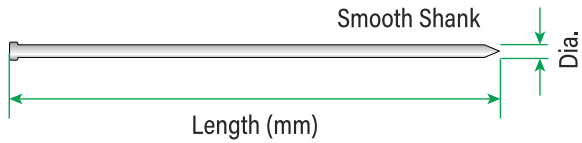

Metal Tile Black Coated Nails

Galvanised

Purchase per Outer

Galvanised Annular Groove - Outdoor Use				
Length (mm)	Diameter	Product Code	Weight	Pack / Outer
50	3.05	LGTB305050AG15KG	15KG	Each

Panel Pins

Zinc Plated, 316 Stainless Steel

Purchase per Outer

Zinc Plated Smooth - Indoor Use				
Length (mm)	Diameter	Product Code	Weight	Pack / Outer
19	1.60	LZPP160019SM500G	500G	6
25	1.60	LZPP160025SM500G	500G	6
30	1.60	LZPP160030SM500G	500G	6
40	1.60	LZPP160040SM500G	500G	6
50	2.00	LZPP200050SM500G	500G	6