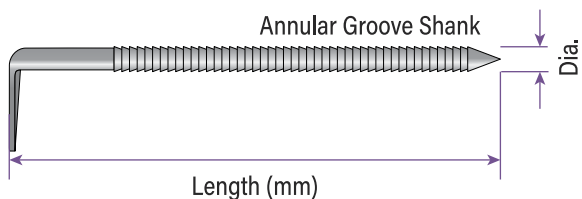

Clinch Nails

316 Stainless Steel

Purchase per Outer

316 Stainless Steel Annular Groove - Outdoor & Sea Spray Zone Use				
Length (mm)	Diameter	Product Code	Weight	Pack / Outer
40	2.00	LSSCLINCH40AG500G	500G	6
50	2.80	LSSCLINCH50AG500G	500G	6