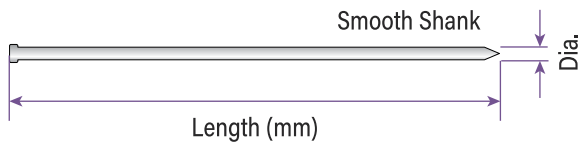

Metal Tile Black Coated Nails

Galvanised

Purchase per Outer

Galvanised Annular Groove - Outdoor Use				
Length (mm)	Diameter	Product Code	Weight	Pack / Outer
50	3.05	LGTB305050AG15KG	15KG	Each

Panel Pins

Zinc Plated, 316 Stainless Steel

Purchase per Outer

Zinc Plated Smooth - Indoor Use				
Length (mm)	Diameter	Product Code	Weight	Pack / Outer
19	1.60	LZPP160019SM500G	500G	6
25	1.60	LZPP160025SM500G	500G	6
30	1.60	LZPP160030SM500G	500G	6
40	1.60	LZPP160040SM500G	500G	6
50	2.00	LZPP200050SM500G	500G	6