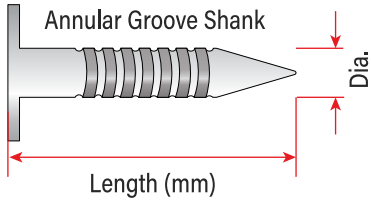

Underlay Nails

Galvanised, 316 Stainless Steel

Purchase per Outer

Galvanised Annular Groove - Outdoor Use				
Length (mm)	Diameter	Product Code	Weight	Pack / Outer
25	2.50	LGUN250025AG500G	500G	6
25	2.50	LGUN250025AG2KG	2KG	5
25	2.50	LGUN250025AG5KG	5KG	4