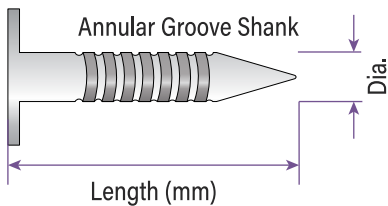

316 Stainless Steel Annular Groove - Outdoor & Sea Spray Zone Use				
Length (mm)	Diameter	Product Code	Weight	Pack / Outer
25	2.50	LSSUN250025AG500G	500G	6