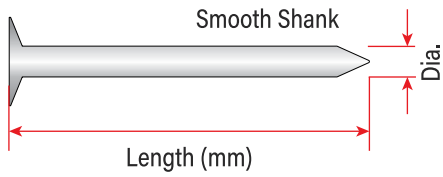

Fibre Cement Nails

Galvanised, 316 Stainless Steel

Purchase per Outer

Galvanised Smooth - Outdoor Use				
Length (mm)	Diameter	Product Code	Weight	Pack / Outer
40	2.80	LGFC280040SM500G	500G	6
50	2.80	LGFC280050SM500G	500G	6
60	3.15	LGFC315060SM500G	500G	6
40	2.80	LGFC280040SM2KG	2KG	5
50	2.80	LGFC280050SM2KG	2KG	5
60	3.15	LGFC315060SM2KG	2KG	5
40	2.80	LGFC280040SM5KG	5KG	4
50	2.80	LGFC280050SM5KG	5KG	4
60	3.15	LGFC315060SM5KG	5KG	4