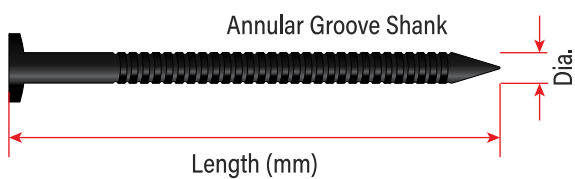

Metal Tile Black Coated Nails

Galvanised

Purchase per Outer

Galvanised Annular Groove - Outdoor Use				
Length (mm)	Diameter	Product Code	Weight	Pack / Outer
50	3.05	LGTB305050AG15KG	15KG	Each

Panel Pins

Zinc Plated, 316 Stainless Steel