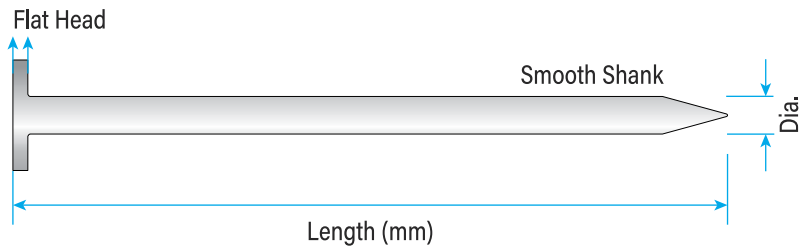

makes your job easier

LOOSE NAILS & STAPLES

PRODUCT CATALOGUE

Flat Head Loose Nails

Bright, Galvanised, Silicon Bronze, 316 Stainless Steel

Purchase per Outer

Bright Smooth - Indoor Use				
Length (mm)	Diameter	Product Code	Weight	Pack / Outer
40	2.00	LBF200040SM5KG	5KG	4
50	2.50	LBF250050SM5KG	5KG	4
60	2.80	LBF280060SM5KG	5KG	4
75	3.15	LBF315075SM5KG	5KG	4
90	3.55	LBF355090SM5KG	5KG	4
100	4.00	LBF400100SM5KG	5KG	4
60	2.80	LBF280060SM15KG	15KG	Each
75	3.15	LBF315075SM15KG	15KG	Each
90	3.55	LBF355090SM15KG	15KG	Each
100	4.00	LBF400100SM15KG	15KG	Each

Galvanised Smooth - Outdoor Use				
Length (mm)	Diameter	Product Code	Weight	Pack / Outer
19	1.60	LGF160019SM500G	500G	6
25	1.60	LGF160025SM500G	500G	6
40	2.00	LGF200040SM500G	500G	6
50	2.50	LGF250050SM500G	500G	6
60	2.80	LGF280060SM500G	500G	6
75	3.15	LGF315075SM500G	500G	6
90	3.55	LGF355090SM500G	500G	6
100	4.00	LGF400100SM500G	500G	6
125	5.30	LGF530125SM500G	500G	6
150	6.00	LGF600150SM500G	500G	6
40	2.00	LGF200040SM2KG	2KG	5
50	2.50	LGF250050SM2KG	2KG	5
60	2.80	LGF280060SM2KG	2KG	5
75	3.15	LGF315075SM2KG	2KG	5
90	3.55	LGF355090SM2KG	2KG	5
100	4.00	LGF400100SM2KG	2KG	5
125	5.30	LGF530125SM2KG	2KG	5
150	6.00	LGF600150SM2KG	2KG	5
40	2.00	LGF200040SM5KG	5KG	4
50	2.50	LGF250050SM5KG	5KG	4
60	2.80	LGF280060SM5KG	5KG	4
75	3.15	LGF315075SM5KG	5KG	4
90	3.55	LGF355090SM5KG	5KG	4
100	4.00	LGF400100SM5KG	5KG	4
125	5.30	LGF530125SM5KG	5KG	4
150	6.00	LGF600150SM5KG	5KG	4
60	2.80	LGF280060SM15KG	15KG	Each
75	3.15	LGF315075SM15KG	15KG	Each
90	3.55	LGF355090SM15KG	15KG	Each
100	4.00	LGF400100SM15KG	15KG	Each
125	5.30	LGF530125SM15KG	15KG	Each
150	6.00	LGF600150SM15KG	15KG	Each