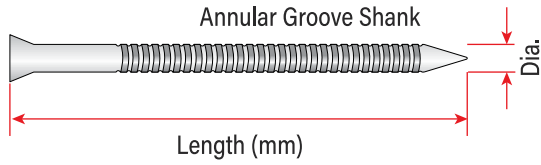

Decking Nails

Galvanised, 316 Stainless Steel

Purchase per Outer

Galvanised Annular Groove - Outdoor Use				
Length (mm)	Diameter	Product Code	Weight	Pack / Outer
60	3.15	LGDE315060AG500G	500G	6
75	3.15	LGDE315075AG500G	500G	6
60	3.15	LGDE315060AG2KG	2KG	5
75	3.15	LGDE315075AG2KG	2KG	5
60	3.15	LGDE315060AG5KG	5KG	4
75	3.15	LGDE315075AG5KG	5KG	4