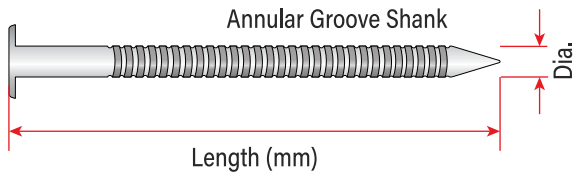

Fence Paling Nails

Galvanised

Purchase per Outer

Galvanised Annular Groove - Outdoor Use				
Length (mm)	Diameter	Product Code	Weight	Pack / Outer
60	3.15	LGFE315060AG500G	500G	6
60	3.15	LGFE315060AG2KG	2KG	5
60	3.15	LGFE315060AG5KG	5KG	4