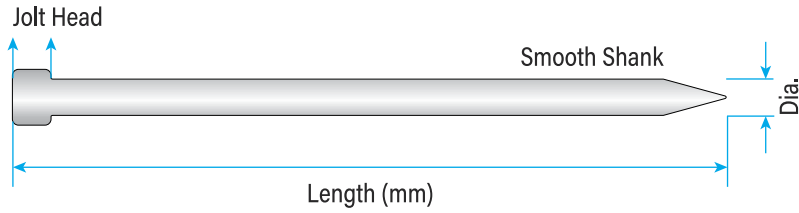

Jolt Head Loose Nails

Bright, Galvanised, 316 Stainless Steel

Purchase per Outer

Bright Smooth - Indoor Use				
Length (mm)	Diameter	Product Code	Weight	Pack / Outer
50	2.50	LBJ250050SM5KG	5KG	4
60	2.80	LBJ280060SM5KG	5KG	4
75	3.15	LBJ315075SM5KG	5KG	4
90	3.55	LBJ355090SM5KG	5KG	4
100	4.00	LBJ400100SM5KG	5KG	4
60	2.80	LBJ280060SM15KG	15KG	Each
75	3.15	LBJ315075SM15KG	15KG	Each
90	3.55	LBJ355090SM15KG	15KG	Each
100	4.00	LBJ400100SM15KG	15KG	Each