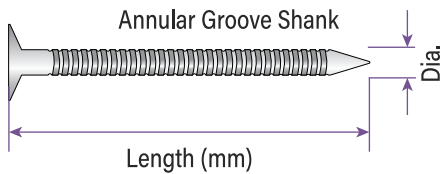

316 Stainless Steel Annular Groove - Outdoor & Sea Spray Zone Use				
Length (mm)	Diameter	Product Code	Weight	Pack / Outer
40	2.80	LSSFC280040AG500G	500G	6
50	2.80	LSSFC280050AG500G	500G	6
60	3.15	LSSFC315060AG500G	500G	6
40	2.80	LSSFC280040AG2KG	2KG	5
50	2.80	LSSFC280050AG2KG	2KG	5
60	3.15	LSSFC315060AG2KG	2KG	5
40	2.80	LSSFC280040AG5KG	5KG	4
50	2.80	LSSFC280050AG5KG	5KG	4
60	3.15	LSSFC315060AG5KG	5KG	4