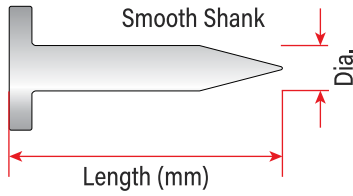

Galvanised Smooth - Outdoor Use				
Length (mm)	Diameter	Product Code	Weight	Pack / Outer
40	2.00	LGJ200040SM500G	500G	6
50	2.50	LGJ250050SM500G	500G	6
60	2.80	LGJ280060SM500G	500G	6
75	3.15	LGJ315075SM500G	500G	6
90	3.55	LGJ355090SM500G	500G	6
100	4.00	LGJ400100SM500G	500G	6
125	5.30	LGJ530125SM500G	500G	6
150	6.00	LGJ600150SM500G	500G	6
40	2.00	LGJ200040SM2KG	2KG	5
50	2.50	LGJ250050SM2KG	2KG	5
60	2.80	LGJ280060SM2KG	2KG	5
75	3.15	LGJ315075SM2KG	2KG	5
90	3.55	LGJ355090SM2KG	2KG	5
100	4.00	LGJ400100SM2KG	2KG	5
150	6.00	LGJ600150SM2KG	2KG	5
40	2.00	LGJ200040SM5KG	5KG	4
50	2.50	LGJ250050SM5KG	5KG	4
60	2.80	LGJ280060SM5KG	5KG	4
75	3.15	LGJ315075SM5KG	5KG	4
90	3.55	LGJ355090SM5KG	5KG	4
100	4.00	LGJ400100SM5KG	5KG	4
75	3.15	LGJ315075SM15KG	15KG	Each
90	3.55	LGJ355090SM15KG	15KG	Each
100	4.00	LGJ400100SM15KG	15KG	Each

Jolt Head Loose Nails

Bright, Galvanised, 316 Stainless Steel

Purchase per Outer

316 Stainless Steel Annular Groove - Outdoor & Sea Spray Zone Use				
Length (mm)	Diameter	Product Code	Weight	Pack / Outer
30	2.80	LSSJ280030AG500G	500G	6
50	2.80	LSSJ280050AG500G	500G	6
60	3.15	LSSJ315060AG500G	500G	6
75	3.15	LSSJ315075AG500G	500G	6
90	4.00	LSSJ400090AG500G	500G	6
100	4.00	LSSJ400100AG500G	500G	6
125	5.30	LSSJ530125AG500G	500G	6
150	5.30	LSSJ530150AG500G	500G	6
30	2.80	LSSJ280030AG2KG	2KG	5
50	2.80	LSSJ280050AG2KG	2KG	5
60	3.15	LSSJ315060AG2KG	2KG	5
75	3.15	LSSJ315075AG2KG	2KG	5
90	4.00	LSSJ400090AG2KG	2KG	5
100	4.00	LSSJ400100AG2KG	2KG	5
30	2.80	LSSJ280030AG5KG	5KG	4
50	2.80	LSSJ280050AG5KG	5KG	4
60	3.15	LSSJ315060AG5KG	5KG	4
75	3.15	LSSJ315075AG5KG	5KG	4
90	4.00	LSSJ400090AG5KG	5KG	4
100	4.00	LSSJ400100AG5KG	5KG	4

Bracket Nails

Galvanised, 316 Stainless Steel

Purchase per Outer

Galvanised Smooth - Outdoor Use				
Length (mm)	Diameter	Product Code	Weight	Pack / Outer
30	3.15	LGPR315030SM500G	500G	6
30	3.15	LGPR315030SM2KG	2KG	5
30	3.15	LGPR315030SM5KG	5KG	4