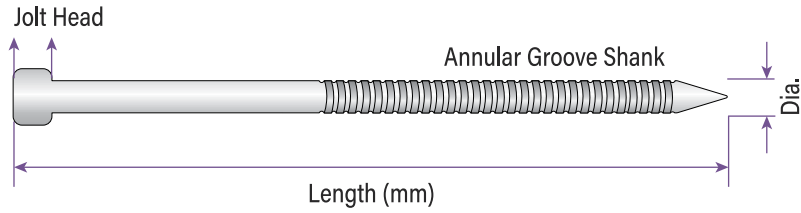

Jolt Head Loose Nails

Bright, Galvanised, 316 Stainless Steel

Purchase per Outer

316 Stainless Steel Annular Groove - Outdoor & Sea Spray Zone Use				
Length (mm)	Diameter	Product Code	Weight	Pack / Outer
30	2.80	LSSJ280030AG500G	500G	6
50	2.80	LSSJ280050AG500G	500G	6
60	3.15	LSSJ315060AG500G	500G	6
75	3.15	LSSJ315075AG500G	500G	6
90	4.00	LSSJ400090AG500G	500G	6
100	4.00	LSSJ400100AG500G	500G	6
125	5.30	LSSJ530125AG500G	500G	6
150	5.30	LSSJ530150AG500G	500G	6
30	2.80	LSSJ280030AG2KG	2KG	5
50	2.80	LSSJ280050AG2KG	2KG	5
60	3.15	LSSJ315060AG2KG	2KG	5
75	3.15	LSSJ315075AG2KG	2KG	5
90	4.00	LSSJ400090AG2KG	2KG	5
100	4.00	LSSJ400100AG2KG	2KG	5
30	2.80	LSSJ280030AG5KG	5KG	4
50	2.80	LSSJ280050AG5KG	5KG	4
60	3.15	LSSJ315060AG5KG	5KG	4
75	3.15	LSSJ315075AG5KG	5KG	4
90	4.00	LSSJ400090AG5KG	5KG	4
100	4.00	LSSJ400100AG5KG	5KG	4