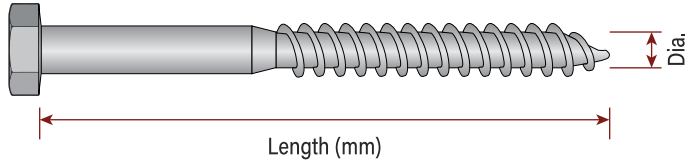

# Coach Screw

Hot Dip Galvanised

Purchase per Pack

Complies AS1393

Hex Head

Length (mm)

Dia.

HD Galvanised - Outdoor Use			
Diameter	Length (mm)	Product Code	PCS / Pack
8	40	CSGM840BX	50
	50	CSGM850BX	50
	65	CSGM865BX	50
	75	CSGM875BX	50
	90	CSGM890BX	50
	100	CSGM8100BX	50
10	40	CSGM1040BX	50
	50	CSGM1050BX	50
	65	CSGM1065BX	50
	75	CSGM1075BX	50
	90	CSGM1090BX	50
	100	CSGM10100BX	50
	120	CSGM10120BX	50
	130	CSGM10130BX	50
	150	CSGM10150BX	50
12	180	CSGM10180BX	25
	50	CSGM1250BX	25
	65	CSGM1265BX	25
	75	CSGM1275BX	25
	90	CSGM1290BX	25
	100	CSGM12100BX	25
	120	CSGM12120BX	25
	130	CSGM12130BX	25
	150	CSGM12150BX	25
	180	CSGM12180BX	25
	200	CSGM12200BX	25
	220	CSGM12220BX	25
	240	CSGM12240BX	25
16	260	CSGM12260BX	25
	300	CSGM12300BX	25
	100	CSGM16100BX	25
	130	CSGM16130BX	25

# Coach Screw

316 Stainless Steel

Purchase per Pack

Complies DIN571

Hex Head

316 Stainless Steel - Outdoor & Sea Spray Zone Use			
Diameter	Length (mm)	Product Code	PCS / Pack
10	50	CS316M1050BX	50
	65	CS316M1065BX	50
	75	CS316M1075BX	50
	100	CS316M10100BX	50
	120	CS316M10120BX	50
	150	CS316M10150BX	50
12	50	CS316M1250BX	25
	65	CS316M1265BX	25
	75	CS316M1275BX	25
	90	CS316M1290BX	25
	100	CS316M12100BX	25
	120	CS316M12120BX	25
	130	CS316M12130BX	25
	150	CS316M12150BX	25
	180	CS316M12180BX	25
	200	CS316M12200BX	25
	220	CS316M12220BX	25
250	CS316M12250BX	25	

# Hex Nut

Hot Dip Galvanised

Purchase per Pack

Complies AS1112

HD Galvanised - Outdoor Use		
Diameter	Product Code	PCS / Pack
M6	HNGM6BX	100
M8	HNGM8BX	100
M10	HNGM10BX	100
M12	HNGM12BX	50
M16	HNGM16BX	20
M20	HNGM20BX	20

# Hex Nut

316 Stainless Steel

Purchase per Pack

Complies DIN934

316 Stainless Steel - Outdoor & Sea Spray Zone Use		
Diameter	Product Code	PCS / Pack
M10	HN316M10BX	100
M12	HN316M12BX	100
M16	HN316M16BX	50
M20	HN316M20BX	25