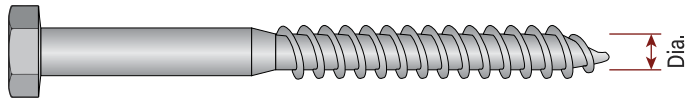

# Coach Screw

Hot Dip Galvanised

Purchase per Pack

Complies AS1393

Hex Head

Length (mm)

Dia.

HD Galvanised - Outdoor Use			
Diameter	Length (mm)	Product Code	PCS / Pack
8	40	CSGM840BX	50
	50	CSGM850BX	50
	65	CSGM865BX	50
	75	CSGM875BX	50
	90	CSGM890BX	50
	100	CSGM8100BX	50
10	40	CSGM1040BX	50
	50	CSGM1050BX	50
	65	CSGM1065BX	50
	75	CSGM1075BX	50
	90	CSGM1090BX	50
	100	CSGM10100BX	50
	120	CSGM10120BX	50
	130	CSGM10130BX	50
	150	CSGM10150BX	50
12	180	CSGM10180BX	25
	50	CSGM1250BX	25
	65	CSGM1265BX	25
	75	CSGM1275BX	25
	90	CSGM1290BX	25
	100	CSGM12100BX	25
	120	CSGM12120BX	25
	130	CSGM12130BX	25
	150	CSGM12150BX	25
	180	CSGM12180BX	25
	200	CSGM12200BX	25
	220	CSGM12220BX	25
	240	CSGM12240BX	25
16	260	CSGM12260BX	25
	300	CSGM12300BX	25
	100	CSGM16100BX	25
	130	CSGM16130BX	25

# Coach Screw

316 Stainless Steel

Purchase per Pack

Complies DIN571

Hex Head

316 Stainless Steel - Outdoor & Sea Spray Zone Use			
Diameter	Length (mm)	Product Code	PCS / Pack
10	50	CS316M1050BX	50
	65	CS316M1065BX	50
	75	CS316M1075BX	50
	100	CS316M10100BX	50
	120	CS316M10120BX	50
	150	CS316M10150BX	50
12	50	CS316M1250BX	25
	65	CS316M1265BX	25
	75	CS316M1275BX	25
	90	CS316M1290BX	25
	100	CS316M12100BX	25
	120	CS316M12120BX	25
	130	CS316M12130BX	25
	150	CS316M12150BX	25
	180	CS316M12180BX	25
	200	CS316M12200BX	25
	220	CS316M12220BX	25
250	CS316M12250BX	25	