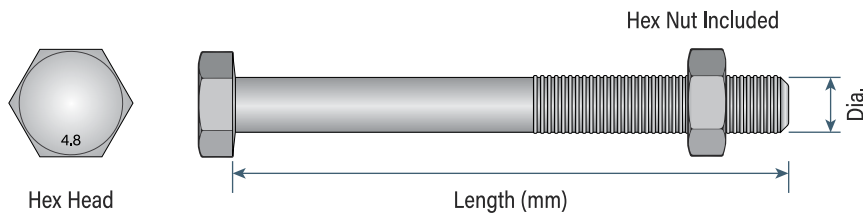

# Hex Bolt & Nut

316 Stainless Steel

Purchase per Pack

Complies DIN931 / DIN934

316 Stainless Steel - Outdoor & Sea Spray Zone Use			
Diameter	Length (mm)	Product Code	PCS / Pack
M8	30	HB316M830ABX	50
	40	HB316M840ABX	50
	50	HB316M850ABX	50
	65	HB316M865ABX	50
	75	HB316M875ABX	50
	90	HB316M890ABX	50
M10	50	HB316M1050ABX	50
	65	HB316M1065ABX	50
	75	HB316M1075ABX	50
	90	HB316M1090ABX	50
	100	HB316M10100ABX	50
	110	HB316M10110ABX	50
M12	130	HB316M10130ABX	50
	65	HB316M1265ABX	25
	75	HB316M1275ABX	25
	90	HB316M1290ABX	25
	100	HB316M12100ABX	25
	110	HB316M12110ABX	25
	120	HB316M12120ABX	25
	130	HB316M12130ABX	25
	140	HB316M12140ABX	25
	150	HB316M12150ABX	25
	160	HB316M12160ABX	25
	180	HB316M12180ABX	25
	200	HB316M12200ABX	25
	220	HB316M12220ABX	25
M16	240	HB316M12240ABX	25
	260	HB316M12260ABX	25
	280	HB316M12280ABX	25
	300	HB316M12300ABX	25
	130	HB316M16130ABX	25
	150	HB316M16150ABX	25
	180	HB316M16180ABX	25
	200	HB316M16200ABX	25
	220	HB316M16220ABX	25
	240	HB316M16240ABX	25
260	HB316M16260ABX	25	
280	HB316M16280ABX	25	
300	HB316M16300ABX	25	

# Hex Bolt & Nut 4.8 Long Thread

Hot Dip Galvanised

Purchase per Pack

Complies AS1111-4.8 / AS1112

HD Galvanised - Outdoor Use			
Diameter	Length (mm)	Product Code	PCS / Pack
M12	240	HBGM12240LABX	25
M16	240	HBGM16240LABX	25
	300	HBGM16300LABX	25
	350	HBGM16350LABX	25