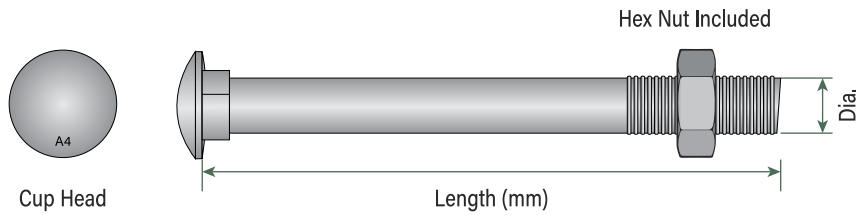

# Coach Bolt & Nut 4.8

Hot Dip Galvanised

Purchase per Pack

Complies AS1390-4.8 / AS1112

HD Galvanised - Outdoor Use			
Diameter	Length (mm)	Product Code	PCS / Pack
M6	30	CBGM630ABX	50
	40	CBGM640ABX	50
	50	CBGM650ABX	50
	65	CBGM665ABX	50
	75	CBGM675ABX	50
M8	40	CBGM840ABX	50
	50	CBGM850ABX	50
	65	CBGM865ABX	50
	75	CBGM875ABX	50
	90	CBGM890ABX	50
M10	100	CBGM8100ABX	50
	50	CBGM1050ABX	50
	65	CBGM1065ABX	50
	75	CBGM1075ABX	50
	90	CBGM1090ABX	50
	100	CBGM10100ABX	50
	110	CBGM10110ABX	50
	120	CBGM10120ABX	50
	130	CBGM10130ABX	50
	140	CBGM10140ABX	50
	150	CBGM10150ABX	50
	160	CBGM10160ABX	25
	M12	170	CBGM10170ABX
180		CBGM10180ABX	25
200		CBGM10200ABX	25
220		CBGM10220ABX	25
260		CBGM10260ABX	25
50		CBGM1250ABX	25
65		CBGM1265ABX	25
75		CBGM1275ABX	25
80		CBGM1280ABX	25
90		CBGM1290ABX	25
100		CBGM12100ABX	25
110		CBGM12110ABX	25
120		CBGM12120ABX	25
130		CBGM12130ABX	25
M16		140	CBGM12140ABX
	150	CBGM12150ABX	25
	160	CBGM12160ABX	25
	170	CBGM12170ABX	25
	180	CBGM12180ABX	25
	200	CBGM12200ABX	25
	220	CBGM12220ABX	25
	240	CBGM12240ABX	25
	260	CBGM12260ABX	25
	280	CBGM12280ABX	25
	300	CBGM12300ABX	25
	325	CBGM12325ABX	25
M16	350	CBGM12350ABX	25
	65	CBGM1665ABX	25
	75	CBGM1675ABX	25
	120	CBGM16120ABX	25
	130	CBGM16130ABX	25
	150	CBGM16150ABX	25
	160	CBGM16160ABX	25
	180	CBGM16180ABX	25
M16	200	CBGM16200ABX	25
	220	CBGM16220ABX	25
	240	CBGM16240ABX	25
	260	CBGM16260ABX	25

# Coach Bolt & Nut

316 Stainless Steel

Purchase per Pack

Complies DIN603 / DIN934

316 Stainless Steel - Outdoor & Sea Spray Zone Use			
Diameter	Length (mm)	Product Code	PCS / Pack
M12	65	CB316M1265ABX	25
	80	CB316M1280ABX	25
	90	CB316M1290ABX	25
	100	CB316M12100ABX	25
	110	CB316M12110ABX	25
	120	CB316M12120ABX	25
	130	CB316M12130ABX	25
	150	CB316M12150ABX	25
	160	CB316M12160ABX	25
	180	CB316M12180ABX	25
	200	CB316M12200ABX	25
	220	CB316M12220ABX	25
	240	CB316M12240ABX	25
	260	CB316M12260ABX	25