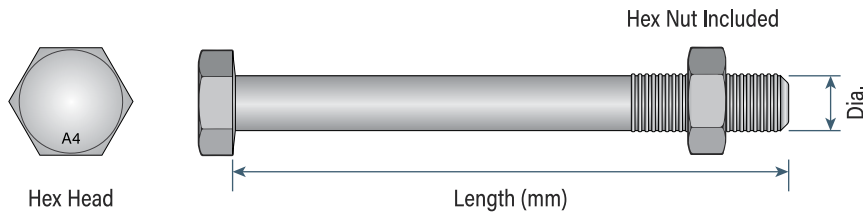

Hex Bolt & Nut

316 Stainless Steel

Purchase per Pack

Complies DIN931 / DIN934

316 Stainless Steel - Outdoor & Sea Spray Zone Use			
Diameter	Length (mm)	Product Code	PCS / Pack
M8	30	HB316M830ABX	50
	40	HB316M840ABX	50
	50	HB316M850ABX	50
	65	HB316M865ABX	50
	75	HB316M875ABX	50
	90	HB316M890ABX	50
M10	50	HB316M1050ABX	50
	65	HB316M1065ABX	50
	75	HB316M1075ABX	50
	90	HB316M1090ABX	50
	100	HB316M10100ABX	50
	110	HB316M10110ABX	50
M12	130	HB316M10130ABX	50
	65	HB316M1265ABX	25
	75	HB316M1275ABX	25
	90	HB316M1290ABX	25
	100	HB316M12100ABX	25
	110	HB316M12110ABX	25
	120	HB316M12120ABX	25
	130	HB316M12130ABX	25
	140	HB316M12140ABX	25
	150	HB316M12150ABX	25
	160	HB316M12160ABX	25
	180	HB316M12180ABX	25
	200	HB316M12200ABX	25
	220	HB316M12220ABX	25
M16	240	HB316M12240ABX	25
	260	HB316M12260ABX	25
	280	HB316M12280ABX	25
	300	HB316M12300ABX	25
	130	HB316M16130ABX	25
	150	HB316M16150ABX	25
	180	HB316M16180ABX	25
	200	HB316M16200ABX	25
	220	HB316M16220ABX	25
	240	HB316M16240ABX	25
260	HB316M16260ABX	25	
280	HB316M16280ABX	25	
300	HB316M16300ABX	25