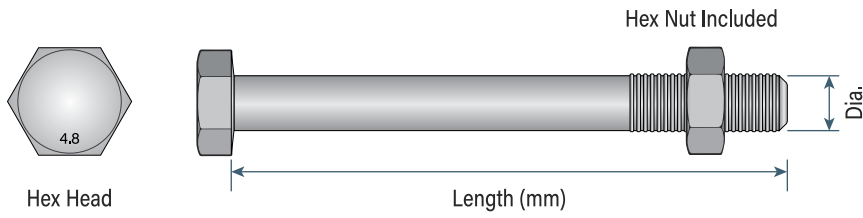

# Coach Bolt & Nut

316 Stainless Steel

Purchase per Pack

Complies DIN603 / DIN934

316 Stainless Steel - Outdoor & Sea Spray Zone Use			
Diameter	Length (mm)	Product Code	PCS / Pack
M12	65	CB316M1265ABX	25
	80	CB316M1280ABX	25
	90	CB316M1290ABX	25
	100	CB316M12100ABX	25
	110	CB316M12110ABX	25
	120	CB316M12120ABX	25
	130	CB316M12130ABX	25
	150	CB316M12150ABX	25
	160	CB316M12160ABX	25
	180	CB316M12180ABX	25
	200	CB316M12200ABX	25
	220	CB316M12220ABX	25
	240	CB316M12240ABX	25
	260	CB316M12260ABX	25

# Hex Bolt & Nut 4.8

Hot Dip Galvanised

Purchase per Pack

Complies AS1111-4.8 / AS1112

HD Galvanised - Outdoor Use			
Diameter	Length (mm)	Product Code	PCS / Pack
M8	20	HBGM820ABX	50
	30	HBGM830ABX	50
	40	HBGM840ABX	50
	50	HBGM850ABX	50
	65	HBGM865ABX	50
	75	HBGM875ABX	50
M10	100	HBGM8100ABX	50
	25	HBGM1025ABX	50
	40	HBGM1040ABX	50
	50	HBGM1050ABX	50
	65	HBGM1065ABX	50
	75	HBGM1075ABX	50
	90	HBGM1090ABX	50
	100	HBGM10100ABX	50
	110	HBGM10110ABX	50
	120	HBGM10120ABX	50
M12	130	HBGM10130ABX	50
	150	HBGM10150ABX	50
	30	HBGM1230ABX	25
	40	HBGM1240ABX	25
	50	HBGM1250ABX	25
	65	HBGM1265ABX	25
	75	HBGM1275ABX	25
	90	HBGM1290ABX	25
	100	HBGM12100ABX	25
	110	HBGM12110ABX	25
	120	HBGM12120ABX	25
	130	HBGM12130ABX	25
	140	HBGM12140ABX	25
	150	HBGM12150ABX	25
	160	HBGM12160ABX	25
	170	HBGM12170ABX	25
	180	HBGM12180ABX	25
	M16	200	HBGM12200ABX
220		HBGM12220ABX	25
260		HBGM12260ABX	25
280		HBGM12280ABX	25
300		HBGM12300ABX	25
50		HBGM1650ABX	25
55		HBGM1655ABX	25
100		HBGM16100ABX	25
120		HBGM16120ABX	25
130		HBGM16130ABX	25
150		HBGM16150ABX	25
180		HBGM16180ABX	25
M16	200	HBGM16200ABX	25
	220	HBGM16220ABX	25
	260	HBGM16260ABX	25
	280	HBGM16280ABX	25
	300	HBGM16300ABX	25